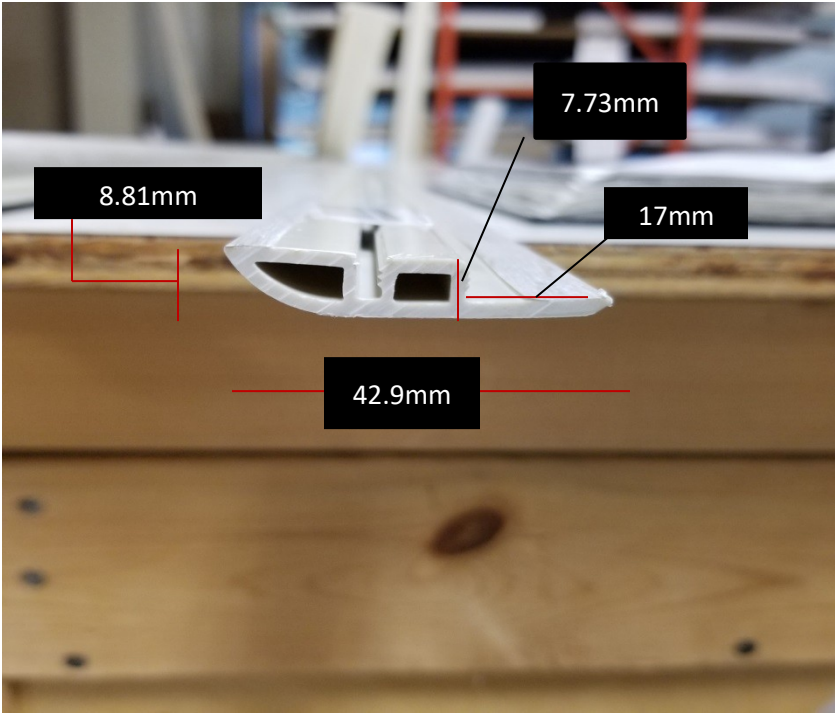

Cascade: Everest Molding Profiles

Stair Nose

Reducer

T-Mold