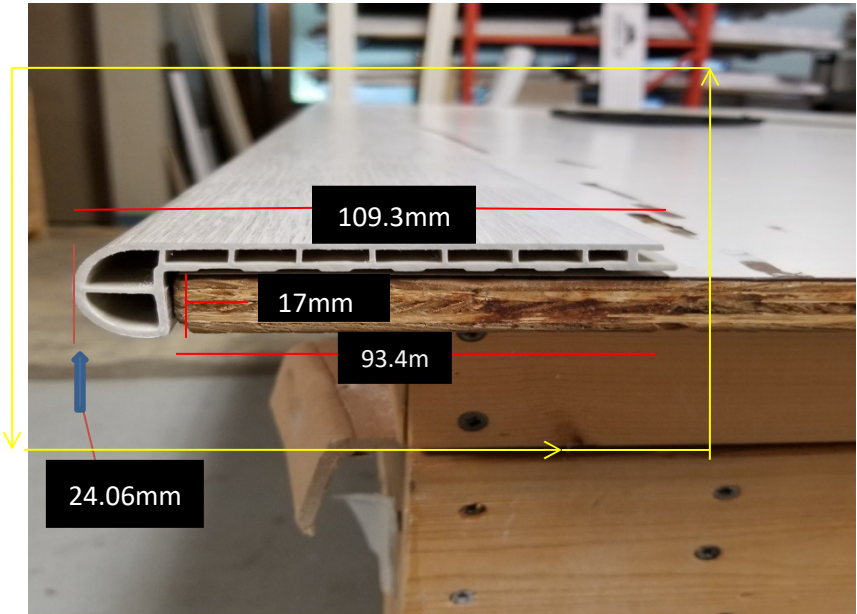

Cascade: Everest Molding Profiles

Stair Nose

Reducer

T-Mold